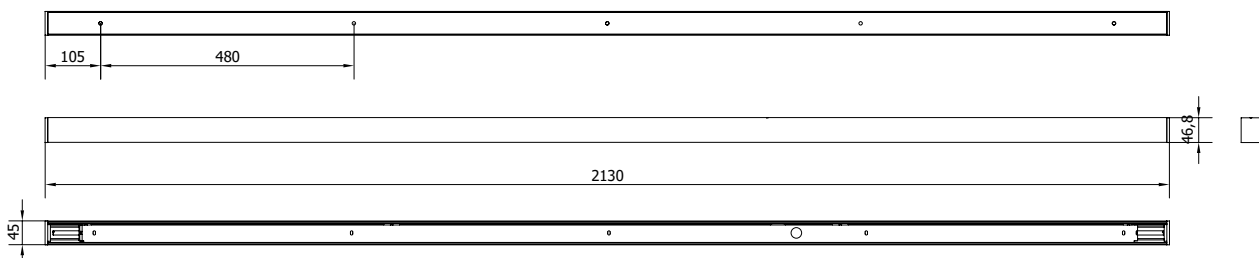

Rosone barra type Y (Altura)

TECHNICAL SHEET

Y - TYPE Z 117

Mounting: a soffitto / ceiling

Environment: Indoor - IP20

Materials: Metallo / Metal

Information: Bar canopy with max 2 fittings

Lighting Control: dimmable 0-10V

Y - TYPE Z 213

Mounting: a soffitto / ceiling

Environment: Indoor - IP20

Materials: Metallo / Metal

Information: Bar canopy with max 3 fittings

Lighting Control: dimmable 0-10V

Y - TYPE Y 117 - MAX 2 FITTINGS

Y - TYPE Y 213 - MAX 3 FITTINGS

Finiture / Finishes

Struttura / Structure

Bianco
White

Metal cover

Metallo verniciato nero opaco
Matt black varnished metal

Metallo verniciato oro opaco
Matt gold varnished metal