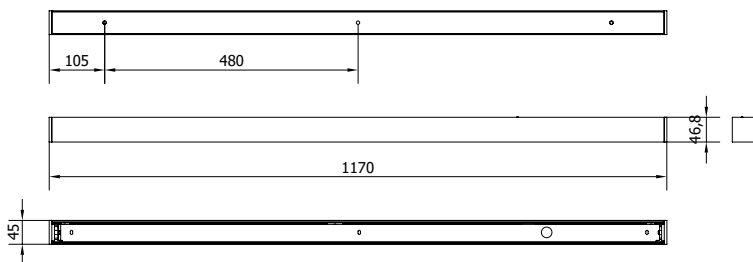

Rosone barra type Y (Altura)

TECHNICAL SHEET

Y - TYPE Z 117

Mounting: a soffitto / ceiling

Environment: Indoor - IP20

Materials: Metallo / Metal

Information: Bar canopy with max 2 fittings

Lighting Control: dimmable 0-10V

Y - TYPE Z 213

Mounting: a soffitto / ceiling

Environment: Indoor - IP20

Materials: Metallo / Metal

Information: Bar canopy with max 3 fittings

Lighting Control: dimmable 0-10V

Y - TYPE Y 117 - MAX 2 FITTINGS

Y - TYPE Y 213 - MAX 3 FITTINGS

Finiture / Finishes

Struttura / Structure

Bianco
White

Metal cover

Metallo verniciato nero opaco
Matt black varnished metal

Metallo verniciato oro opaco
Matt gold varnished metal