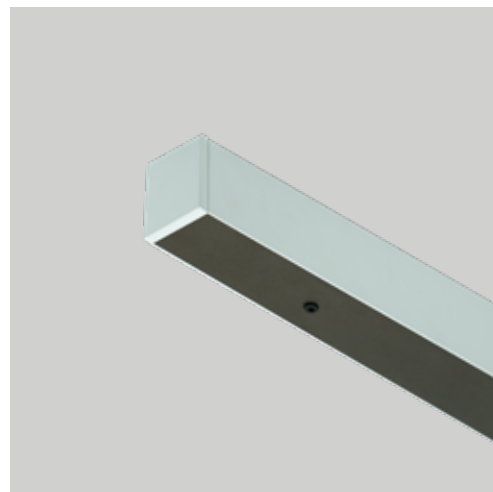

Rosone barra type Y (Altura)

TECHNICAL SHEET

Y - TYPE Z 117

Mounting: a soffitto / ceiling

Environment: Indoor - IP20

Materials: Metallo / Metal

Information: Bar canopy with max 2 fittings

Lighting Control: dimmable 0-10V

Y - TYPE Z 213

Mounting: a soffitto / ceiling

Environment: Indoor - IP20

Materials: Metallo / Metal

Information: Bar canopy with max 3 fittings

Lighting Control: dimmable 0-10V

Y - TYPE Y 117 - MAX 2 FITTINGS

Y - TYPE Y 213 - MAX 3 FITTINGS

Finiture / Finishes

Struttura / Structure

Bianco
White

Metal cover

Metallo verniciato nero opaco
Matt black varnished metal

Metallo verniciato oro opaco
Matt gold varnished metal